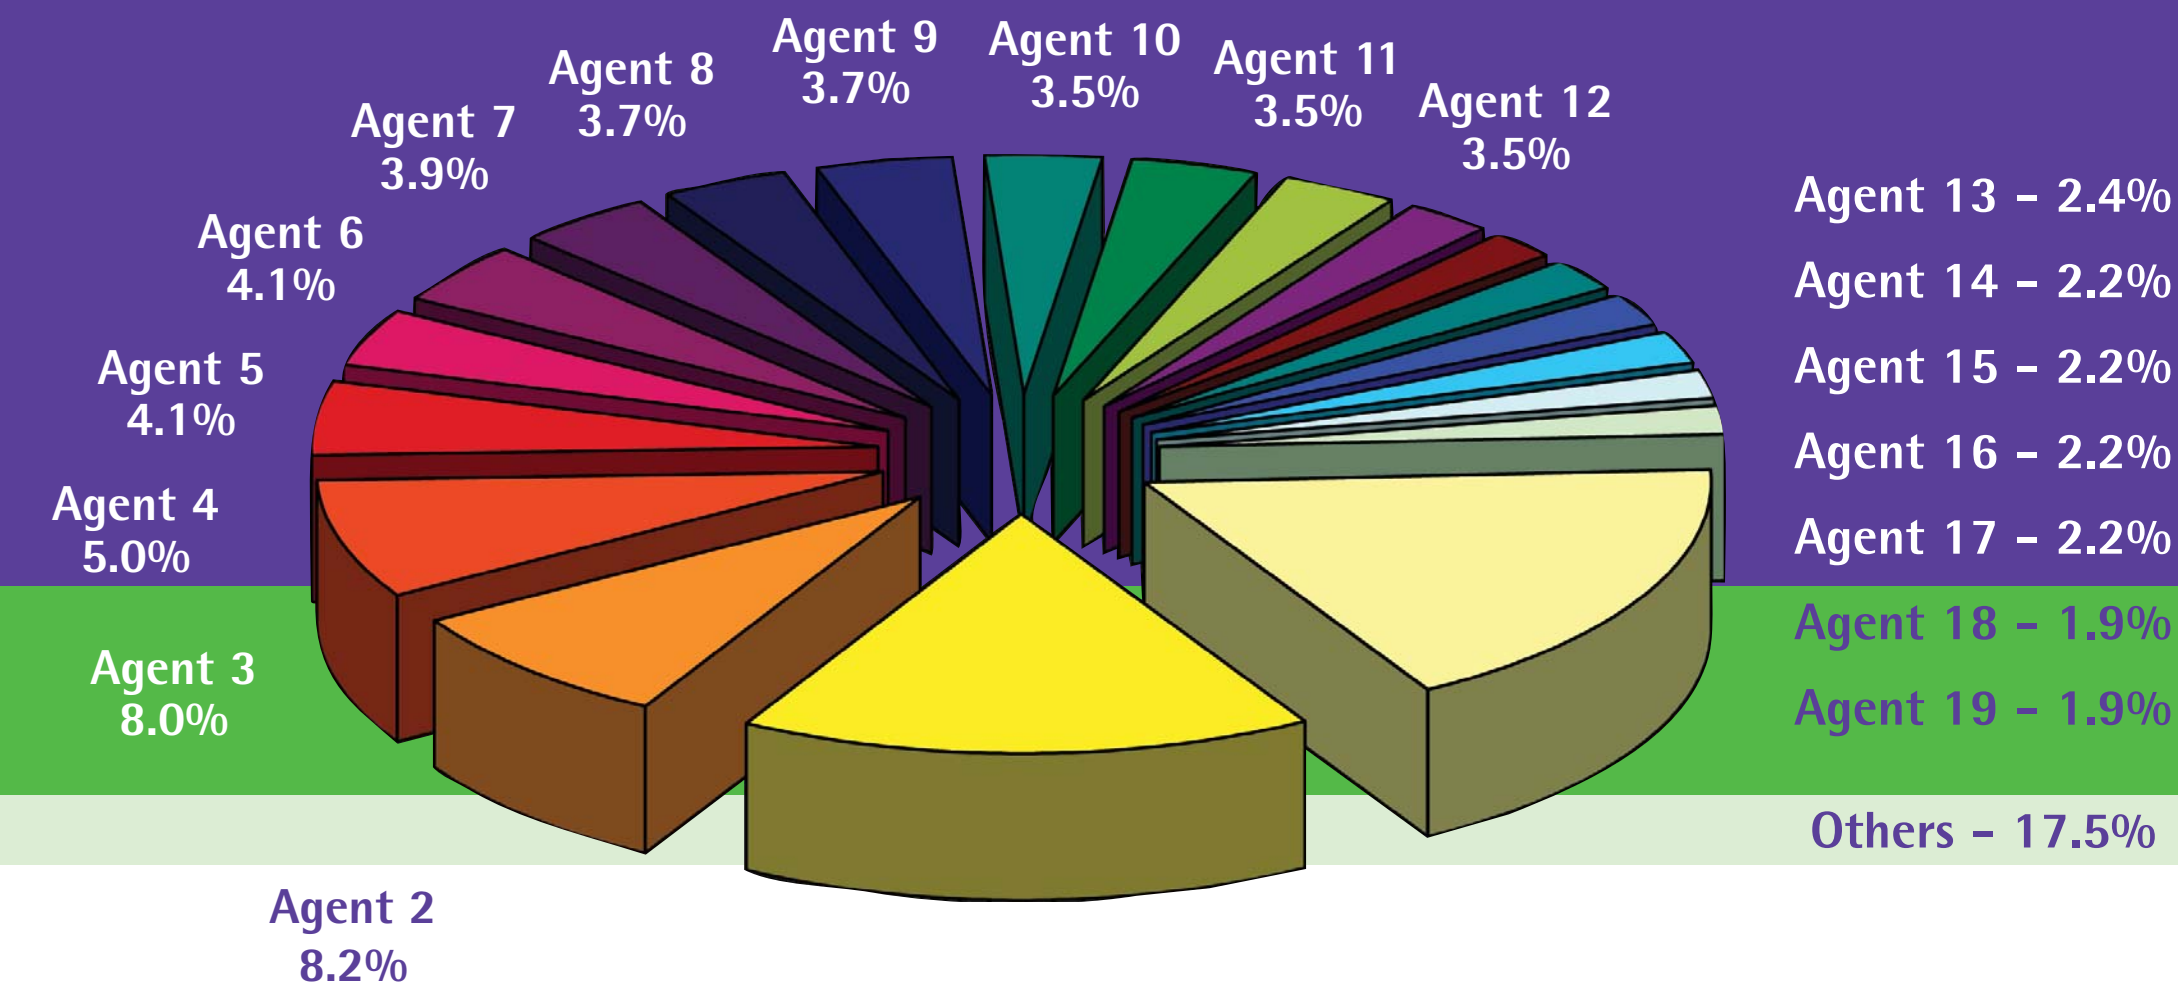

Our record speaks for itself...  
**more SOLD signs**  
**than any other agent\***

**EASTBOURNE - TOWN FLATS/TOWN PROPERTIES**

\*TOWN FLATS/TOWN PROPERTIES WERE THE ESTATE AGENTS WITH THE HIGHEST NUMBER OF SOLD SIGNS DISPLAYED BETWEEN THE DATES SHOWN.

**0845 308 2004 · [www.forsalesignanalysis.co.uk](http://www.forsalesignanalysis.co.uk)**

**independenceassured**

For Sale Sign Analysis confirms that this advert is a fair and accurate representation of the information found between the dates shown. The quantity of For Sale and Sold signs does not necessarily equate to the number of completions.

**TOWN FLATS/TOWN PROPERTIES 16.5%**

**soldsignaudit**  
**16.5%**

BASED ON A SURVEY  
 COLLECTED ON 2-11 APRIL 2007

**forsale**

SIGN ANALYSIS

SUPPLIERS OF INDEPENDENT MARKET SHARE REPORTS THROUGHOUT ENGLAND AND WALES