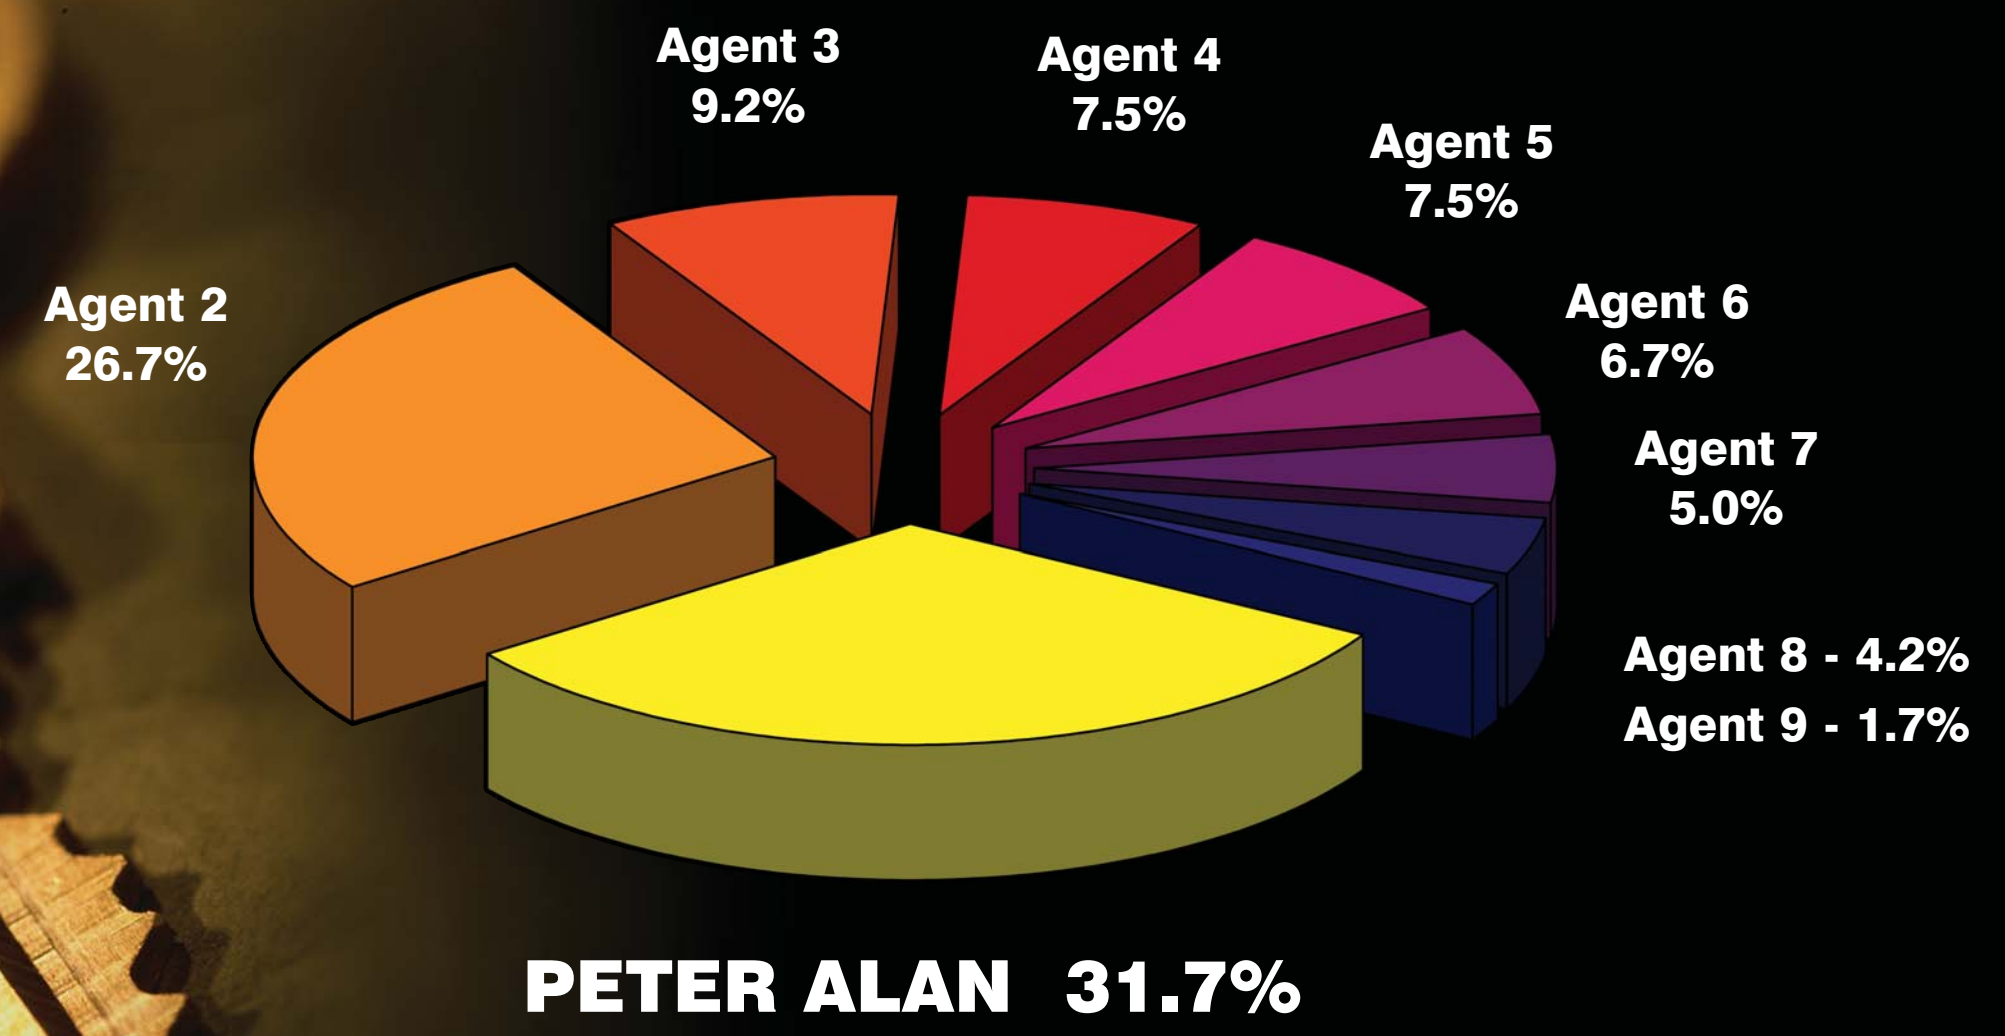

one simple message...
MORE
than any other agent in

CAERPHELLY
PETER ALAN

BASED ON A SURVEY COLLECTED ON 26-28 JANUARY 2007

SOLD SIGNS*

soldsignaudit
31.7%

forsale
SIGN ANALYSIS
SUPPLIERS OF INDEPENDENT MARKET SHARE REPORTS THROUGHOUT ENGLAND AND WALES
*PETER ALAN WAS THE ESTATE AGENT WITH THE HIGHEST NUMBER OF SOLD SIGNS DISPLAYED BETWEEN THE DATES SHOWN.

independenceassured 
For Sale Sign Analysis confirms that this advert is a fair and accurate representation of the information found between the dates shown. The quantity of For Sale and Sold signs does not necessarily equate to the number of completions
0845 308 2004 · www.forsalesignanalysis.co.uk